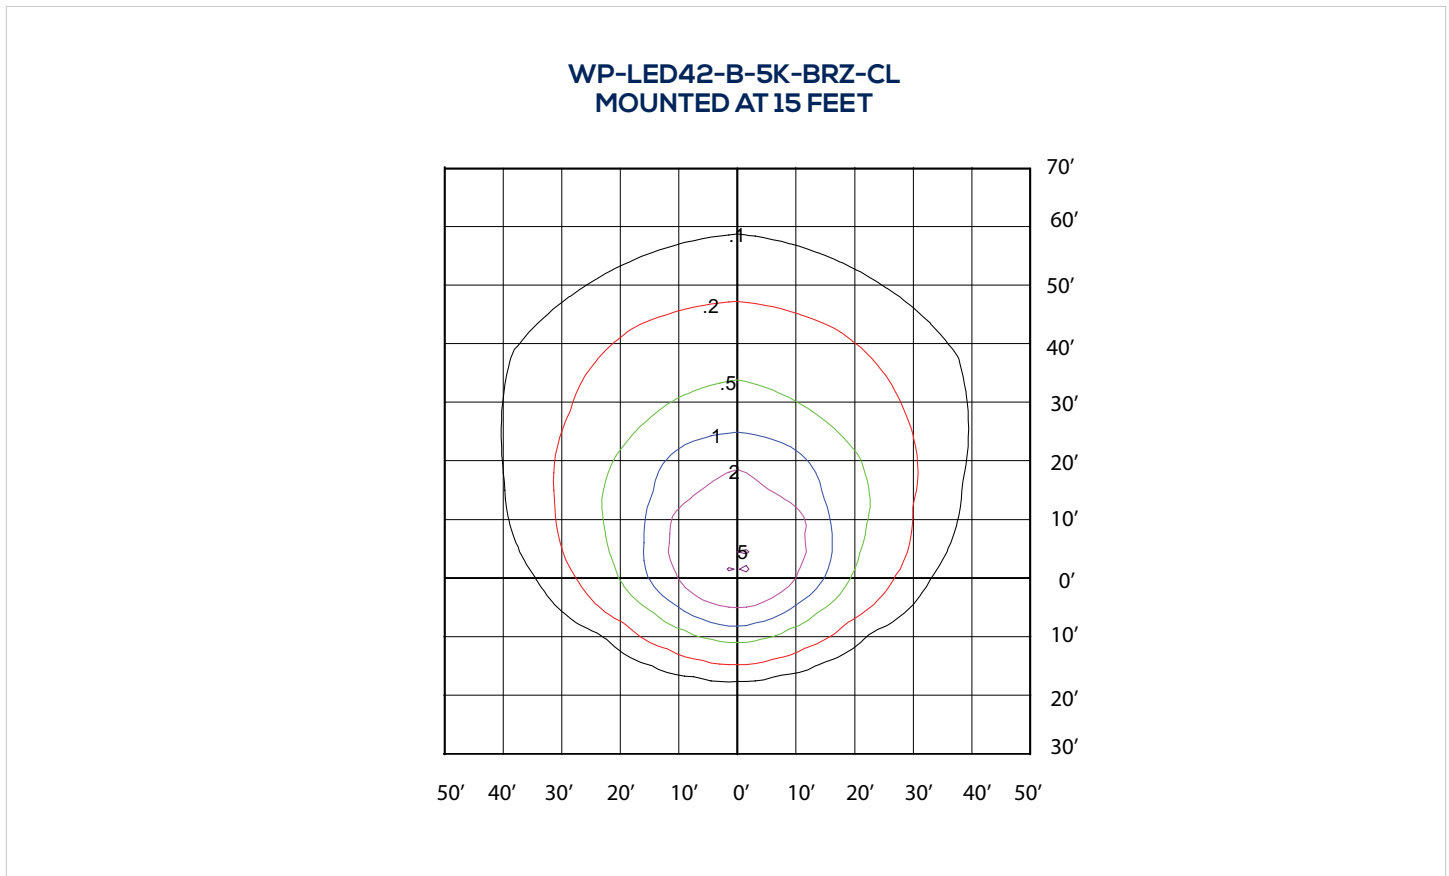

## OTHER MODEL SPECIFICATIONS

MODEL DESCRIPTION	VOLTAGE (V)	INPUT POWER (W)	LIGHT OUTPUT	EFFICACY (Lm/W)	THD	PF	CCT	CRI
WP-LED42-B-5K-XXX-XX	120-277	40.5	4880.2	120.5	13.2	0.948	5000	74.7
WP-LED42-L-5K-XXX-XX	480	40.6	4870.3	119.9	14	0.944	5000	74.7

## DIMENSIONS

Weight = 7lbs

# PHOTOMETRICS