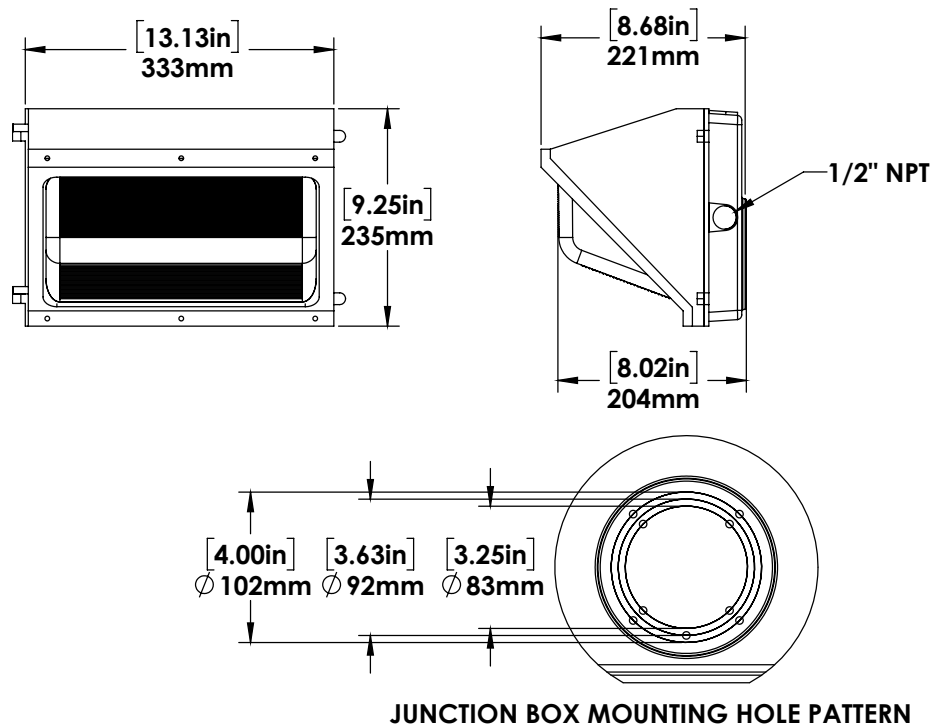

## OTHER MODEL SPECIFICATIONS

MODEL DESCRIPTION	VOLTAGE (V)	INPUT POWER (W)	LIGHT OUTPUT	EFFICACY (Lm/W)	THD	PF	CCT	CRI
WP-LED42-B-5K-XXX-XX	120-277	40.5	4880.2	120.5	13.2	0.948	5000	74.7
WP-LED42-L-5K-XXX-XX	480	40.6	4870.3	119.9	14	0.944	5000	74.7

## DIMENSIONS

Weight = 7lbs