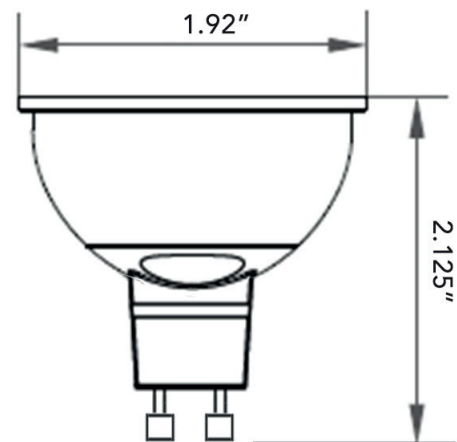

G10

120V

TECHNICAL SPECIFICATIONS:

- :: GU10 Base
- :: Watts: 7.5 watts
- :: Input Voltage: 120V 60Hz 65mA
- :: Lumens: 600LM
- :: PF: 0.9%
- :: CRI: >83
- :: Beam angle: 30°
- :: Dimmable
- :: Dimension: 1.92" diameter, 2.125" height
- :: UL listed
- :: Power Factor: 9
- :: Suitable for damp locations

FEATURES:

- :: Long life—reduced re-lamping cost
- :: Contains No Mercury
- :: Emits no UV/IR light
- :: 5-year warranty

E27

HIGH POWER GU10

CATALOG NO.	WATTS	COLOR TEMP	LUMENS	BEAM
G10-600L-30K-D	7.5W	3000K	600LM	300°
G10-600L-50K-D	7.5W	5000K	600LM	300°