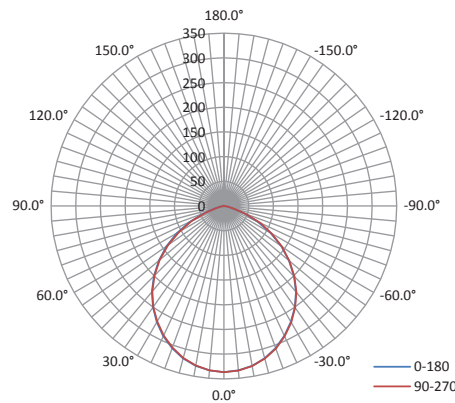

FEATURES

- ENERGY STAR® Certified
- 2700K, 3000K, and 4000K models support California Title 24, part 6 requirements for high efficacy LED light sources
- CRI of >90 provides exceptional color rendering
- Improved efficacy up to 90 LPW
- Uniform color and glare-free light distribution
- Quick connects for easy installation
- 50,000 hour life (L70)
- 4" replaces 50W Halogen; 6" replaces 65W Halogen
- Dimmable to 5% on most LED dimmers*

5" / 6"
7.5" Dia. x 2.9" Height

4"
5.3" Dia. x 2.5" Height

SPECIFICATIONS / ORDER INFO

Catalog Number	Order Code	UPC	Size	Watts	Input Amps	CCT	Lumens	LPW	Beam Angle	ENERGY STAR®	Halogen Replacement	PK QTY	Unit Weight
RTL/423WH/6W/D-46	71080	751338033511	4"	6.5W	85mA	2700K	550	85	95°	Y	50W	12	0.3 lbs
RTL/433WH/6W/D-46	71081	751338033528	4"	6.5W	85mA	3000K	550	85	95°	Y	50W	12	0.3 lbs
RTL/443WH/6W/D-46	71082	751338033542	4"	6.5W	85mA	4000K	550	85	95°	Y	50W	12	0.3 lbs
RTL/453WH/6W/D-46	71083	751338033597	4"	6.5W	85mA	5000K	550	85	95°	Y	50W	12	0.3 lbs
RTL/623WH/8W/D-46	71086	751338033559	5" / 6"	8W	100mA	2700K	720	90	100°	Y	65W	6	0.5 lbs
RTL/633WH/8W/D-46	71087	751338033566	5" / 6"	8W	100mA	3000K	720	90	100°	Y	65W	6	0.5 lbs
RTL/643WH/8W/D-46	71088	751338033573	5" / 6"	8W	100mA	4000K	720	90	100°	Y	65W	6	0.5 lbs
RTL/653WH/8W/D-46	71089	751338033580	5" / 6"	8W	100mA	5000K	720	90	100°	Y	65W	6	0.5 lbs

NOMENCLATURE

Example: RTL/433WH/6W/D

RTL = Recessed Trim LED / 433WH = 4" 3000K Baffle, White / 6W = 6 Watts / D = Dimmable

*Dimming - This unit is designed to be compatible with most leading edge dimmers. (Dimming range 100% - 5%) Fixture performance may vary depending on dimmer manufacturer and circuit loading.