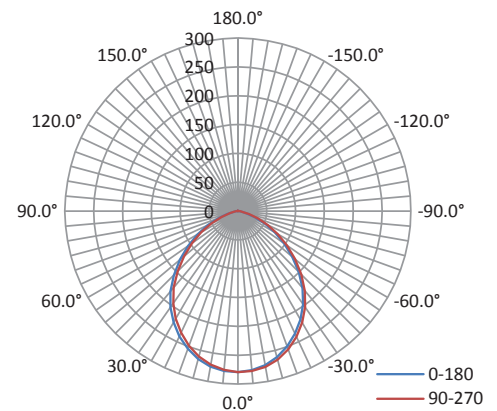

FEATURES

- ENERGY STAR® Certified
- 2700K, 3000K, and 4000K models support California Title 24, part 6 requirements for high efficacy LED light sources
- CRI of >90 provides exceptional color rendering
- Improved efficacy up to 90 LPW
- Uniform color and glare-free light distribution
- Quick connects for easy installation
- 50,000 hour life (L70)
- 4" replaces 50W Halogen; 6" replaces 65W Halogen
- Dimmable to 5% on most LED dimmers*

5" / 6"
7.5" Dia. x 2.9" Height

4"
5.3" Dia. x 2.5" Height

SPECIFICATIONS / ORDER INFO

Catalog Number	Order Code	UPC	Size	Watts	Input Amps	CCT	Lumens	LPW	Beam Angle	ENERGY STAR®	Halogen Replacement	PK QTY	Unit Weight
RTL/423WH/6W/D-46	71080	751338033511	4"	6.5W	85mA	2700K	550	85	95°	Y	50W	12	0.3 lbs
RTL/433WH/6W/D-46	71081	751338033528	4"	6.5W	85mA	3000K	550	85	95°	Y	50W	12	0.3 lbs
RTL/443WH/6W/D-46	71082	751338033542	4"	6.5W	85mA	4000K	550	85	95°	Y	50W	12	0.3 lbs
RTL/453WH/6W/D-46	71083	751338033597	4"	6.5W	85mA	5000K	550	85	95°	Y	50W	12	0.3 lbs
RTL/623WH/8W/D-46	71086	751338033559	5" / 6"	8W	100mA	2700K	720	90	100°	Y	65W	6	0.5 lbs
RTL/633WH/8W/D-46	71087	751338033566	5" / 6"	8W	100mA	3000K	720	90	100°	Y	65W	6	0.5 lbs
RTL/643WH/8W/D-46	71088	751338033573	5" / 6"	8W	100mA	4000K	720	90	100°	Y	65W	6	0.5 lbs
RTL/653WH/8W/D-46	71089	751338033580	5" / 6"	8W	100mA	5000K	720	90	100°	Y	65W	6	0.5 lbs

NOMENCLATURE

Example: RTL/433WH/6W/D

RTL = Recessed Trim LED / 433WH = 4" 3000K Baffle, White / 6W = 6 Watts / D = Dimmable

*Dimming - This unit is designed to be compatible with most leading edge dimmers. (Dimming range 100% - 5%) Fixture performance may vary depending on dimmer manufacturer and circuit loading.